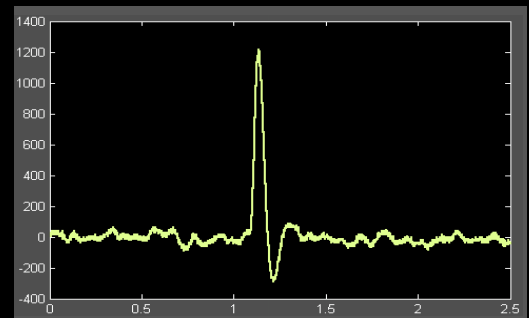

Remote sensing encompasses all types of sensor systems designed to record data at a distance from the event of interest. Sensors may be passive (e.g., thermal imagers) or active (e.g., LIDAR systems), and may be deployed from space, on airborne platforms, or on the ground. Regardless of the sensor platform, all remote sensing problems share common elements, such as the need to understand and quantify changes in the event observables arising from the distance over which they are viewed. SSI works on all types of remote sensing applications in roles ranging from data analyst to sensor developer. As such, we are uniquely qualified to provide our customers with end-to-end solutions to a wide variety of remote sensing problems.